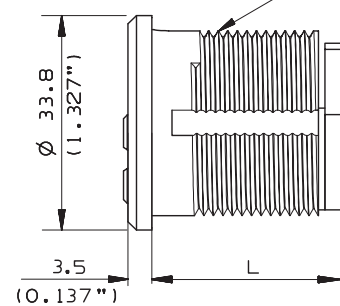

## Length available (mm)

Cylinder	L	
	mm	Inch
1*	27.9	1.1
1 1/8"	29.6	1.165
1 1/4"	32.8	1.294
1 3/8"	36	1.418
1 1/2"	39.2	1.544
1 3/4"	45.6	1.794
2	52	2.044

\*Product with 4 chambers, not UL Listed.