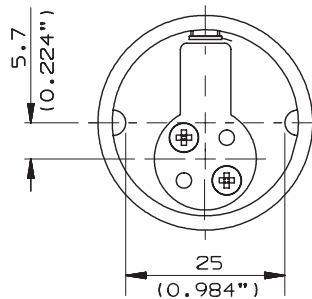

## Length available (mm)

Cylinder	L	
	mm	Inch
1*	27.9	1.1
1 1/8"	29.6	1.165
1 1/4"	32.8	1.294
1 3/8"	36	1.418
1 1/2"	39.2	1.544
1 3/4"	45.6	1.794
2	52	2.044

\*Product with 4 chambers, not UL Listed.