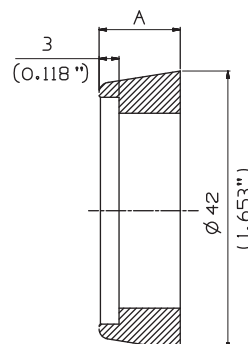

## Length available (mm)

Cylinder	L	
	mm	Inch
1*	27.9	1.1
1 1/8"	29.6	1.165
1 1/4"	32.8	1.294
1 3/8"	36	1.418
1 1/2"	39.2	1.544
1 3/4"	45.6	1.794
2	52	2.044

\*Product with 4 chambers, not UL Listed.

## Spacer ring

A	
mm	Inch
5.7*	0.224*
8.9	0.350
12.2	0.480
15.5	0.610

\*Supplied as standard

[www.mul-t-lock.com](http://www.mul-t-lock.com)